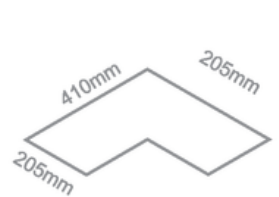

## Note:

Woven vinyl tiles

Woven vinyl rolls

Pattern

Woven vinyl flooring is a creative and contemporary flooring concept based on several different tile shapes. Your pattern designs will vary in looking on the choice of colors, the directions of the yarns and the light directions.

TRIANGLE

PLANKS

HEXAGONE

DECO

SCALE

WING