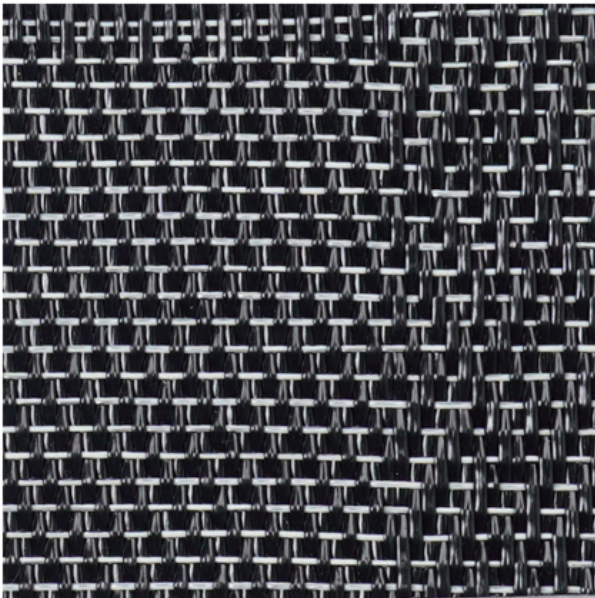

PVC Backing For Rolls